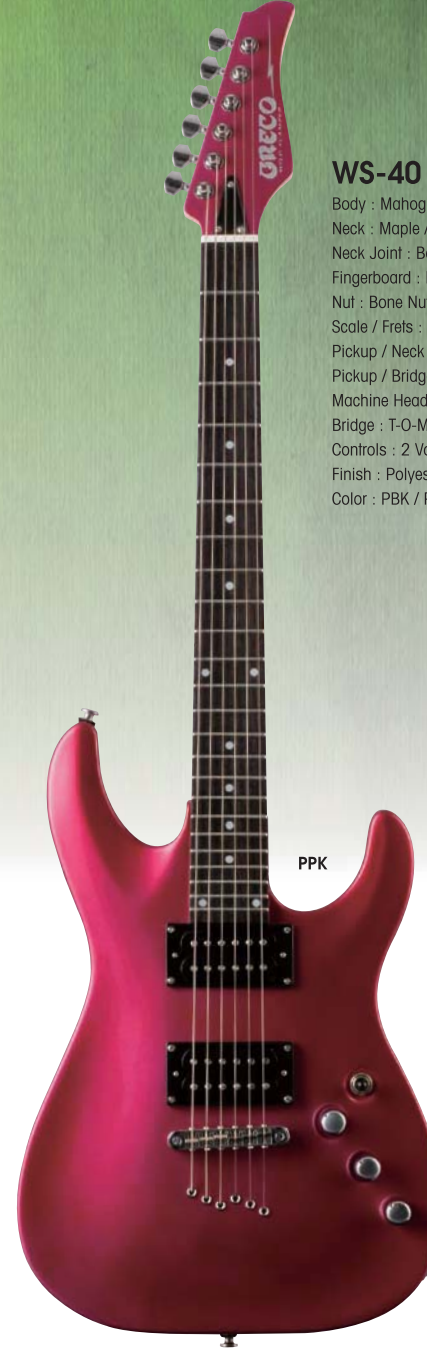

## WS-40 42,000円(税込)

Body : Mahogany  
Neck : Maple / Width-43mm  
Neck Joint : Bolt-On  
Fingerboard : Rosewood / 350R  
Nut : Bone Nut  
Scale / Frets : Regular Scale, 648mm / 24F  
Pickup / Neck : Greco Original Humbucker, Black, Open  
Pickup / Bridge : Greco Original Humbucker, Black, Open  
Machine Head : Chrome  
Bridge : T-O-M, Chrome w / Through-Body  
Controls : 2 Volume, 1 Tone, 3-Way Toggle SW  
Finish : Polyester  
Color : PBK / PPK / PWH

GD

HB

TBK

TPR

TBL

TRD

PPK

PBK