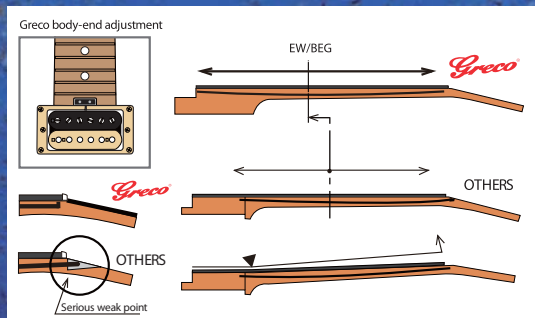

グレコの特長

トラスロッドに関して

New GRECO に仕込まれたアジャスト・ロッドはボディ側方向の先端まで目一杯伸ばし、調整できる範囲を広げてあります。これにより、セット・ネックの致命傷である「元起き」を防いでいるのです。また、アジャスト・キャップ位置もボディ側に持つことで大きなメリットが生まれました。まず、ナット付近（ネックの強度が一番弱い部分）でのアジャスト用の大きな穴加工が不要となり飛躍的に強度がアップしています。さらに、アジャストカバーを外すことなく容易にロッド調整が可能になりました。このようにGRECOのネックは強度とメンテナンス性に優れたものになっています。