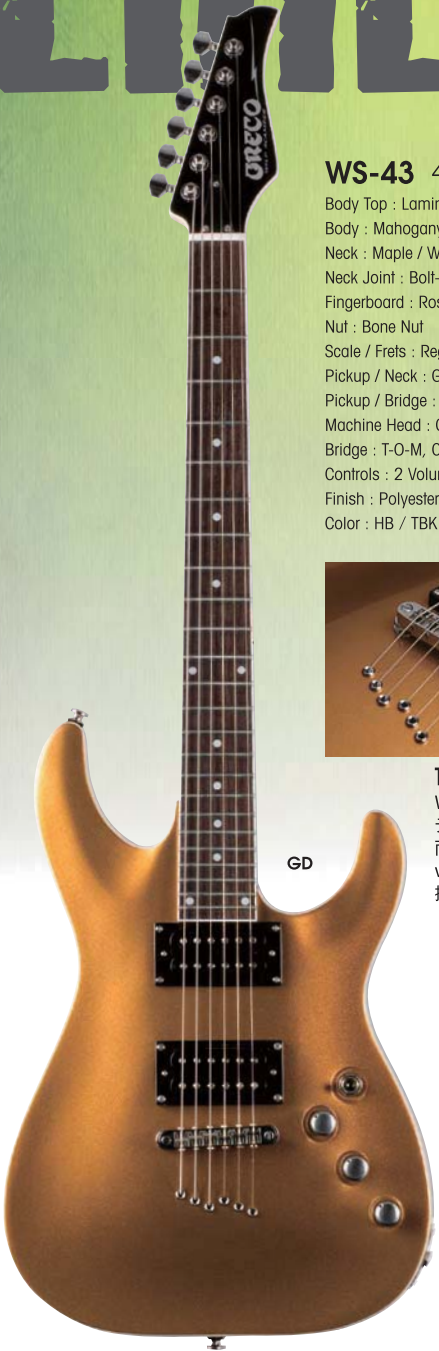

ERIES

コストパフォーマンスを追求したビギナーに最適なモデル "WILD SCAMPER" !!

GRECO®

WS-43 45,150円(税込)

Body Top : Laminated Quilted Maple, 1-Piece (GDは除く)
Body : Mahogany
Neck : Maple / Width-43mm
Neck Joint : Bolt-On
Fingerboard : Rosewood / 350R
Nut : Bone Nut
Scale / Frets : Regular Scale, 648mm / 24F
Pickup / Neck : Greco Original Humbucker, Black, Open
Pickup / Bridge : Greco Original Humbucker, Black, Open
Machine Head : Chrome
Bridge : T-O-M, Chrome w / Through-Body
Controls : 2 Volume, 1 Tone, 3-Way Toggle SW
Finish : Polyester
Color : HB / TBK / TBL / TRD / TPR / GD

T-O-M

WS-43 と WS-40 は、デザイン性とサウンドを両立した T-O-M Bridge w/Through-Body を搭載。

WS-40 42,000円(税込)

Body : Mahogany
Neck : Maple / Width-43mm
Neck Joint : Bolt-On
Fingerboard : Rosewood / 350R
Nut : Bone Nut
Scale / Frets : Regular Scale, 648mm / 24F
Pickup / Neck : Greco Original Humbucker, Black, Open
Pickup / Bridge : Greco Original Humbucker, Black, Open
Machine Head : Chrome
Bridge : T-O-M, Chrome w / Through-Body
Controls : 2 Volume, 1 Tone, 3-Way Toggle SW
Finish : Polyester
Color : PBK / PPK / PWH

GD

HB

TBK

TPR

TBL

TRD

PPK

PBK

PWH