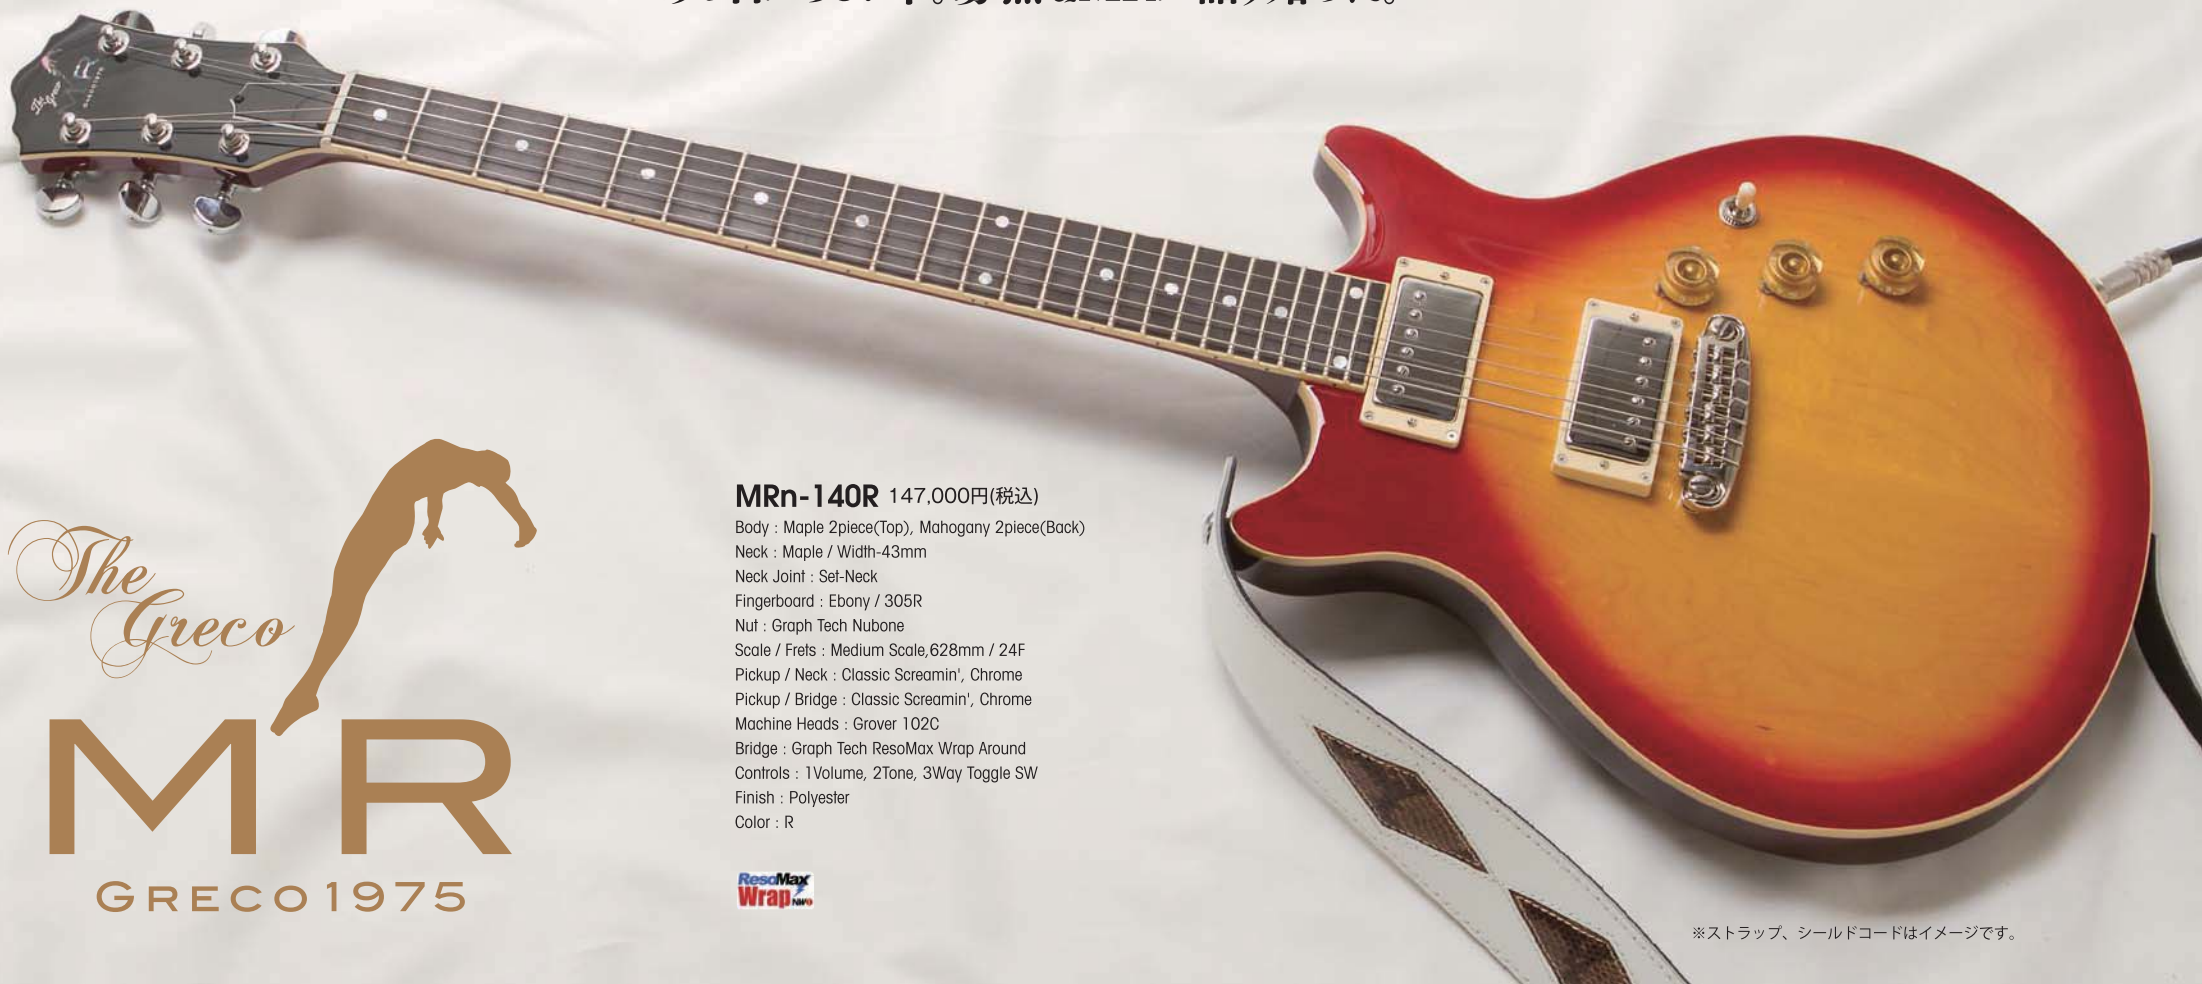

あの日から37年。寡黙なMRが語り始めた。